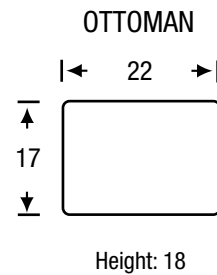

# Jenny

Seat Depth	22"
Seat Height	18"
Arm Height	22"

All measurements are approximate, sizes may vary

The Campio Group Fine Leather Furniture  
180 New Huntington Rd., Unit 2,  
Woodbridge, ON, L4H 0P5  
Tel: 905.850.6636 • Fax: 905.850.6640