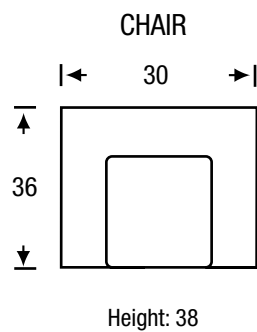

# Jenny

Seat Depth	22"
Seat Height	18"
Arm Height	22"

All measurements are approximate, sizes may vary

The Campio Group Fine Leather Furniture  
180 New Huntington Rd., Unit 2,  
Woodbridge, ON, L4H 0P5  
Tel: 905.850.6636 • Fax: 905.850.6640